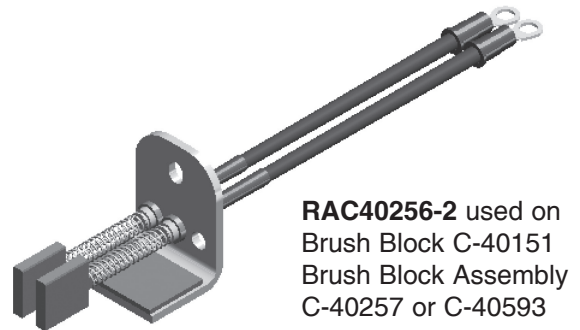

# McCauley De-Ice Brush & Holder Assembly

# McCauley De-Ice Brush & Holder Assembly

**RAC40371-1** used on  
Brush Block C-40151  
Brush Block Assembly C-40363

**RAC40371-2** used on  
Brush Block C-40151  
Brush Block Assembly C-40363

**RAC40464-1** used on  
Brush Block C-40411  
Brush Block Assembly  
C-40463 or C-40685