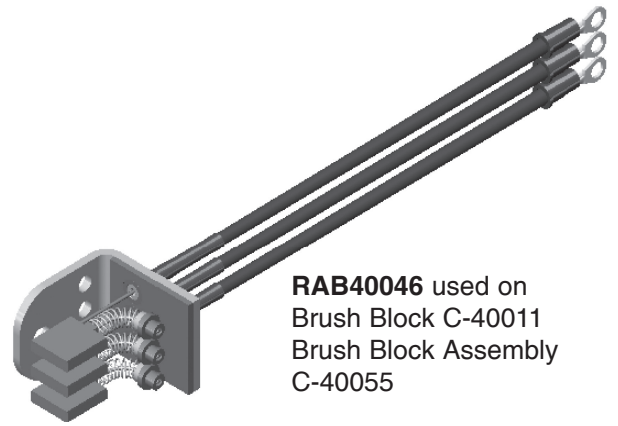

# McCauley De-Ice Brush & Holder Assembly

# McCauley De-Ice Brush & Holder Assembly

**RAC40371-1** used on  
Brush Block C-40151  
Brush Block Assembly C-40363

**RAC40371-2** used on  
Brush Block C-40151  
Brush Block Assembly C-40363

**RAC40464-1** used on  
Brush Block C-40411  
Brush Block Assembly  
C-40463 or C-40685

**RAC40464-2** used on  
Brush Block C-40411  
Brush Block Assembly  
C-40463 or C-40685

**RAC40522-1** used on  
Brush Block C-40151  
Brush Block Assembly  
C-40521 or C-40660

**RAC40522-2** used on  
Brush Block C-40151  
Brush Block Assembly  
C-40521 or C-40660